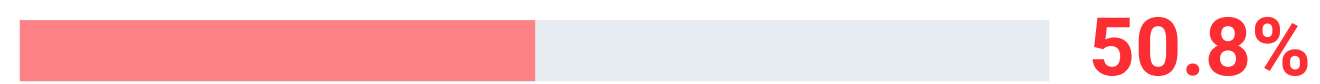

Temporary redirects

Permanent redirects

Most Common Website Problems

Links

*out of all checked websites

Broken internal links

Broken external links

Links lead to HTTP pages for HTTPS site

Underscores in URL

Pages with only one internal link

Page Crawl Depth more than 3 clicks

Nofollow attributes in outgoing external links

Most Common Website Problems

Meta tags

*out of all checked websites

Duplicate title tags