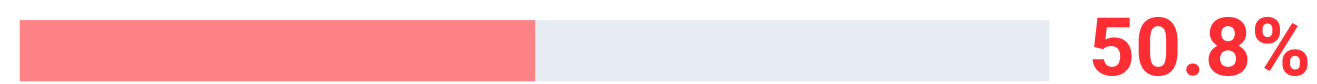

Temporary redirects

Permanent redirects

Most Common Website Problems

Links

*out of all checked websites

Broken internal links

Broken external links

Links lead to HTTP pages for HTTPS site

Underscores in URL

Pages with only one internal link

Page Crawl Depth more than 3 clicks

Nofollow attributes in outgoing external links

Most Common Website Problems

Meta tags

*out of all checked websites

Duplicate title tags