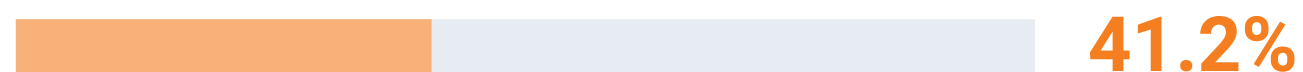

Most Common Website Problems

Site Performance

*out of all checked websites

Slow page (HTML) load speed

Issues with mixed content

Unminified JavaScript and CSS files

Links lead to HTTP pages for HTTPS site

Uncached JavaScript and CSS files