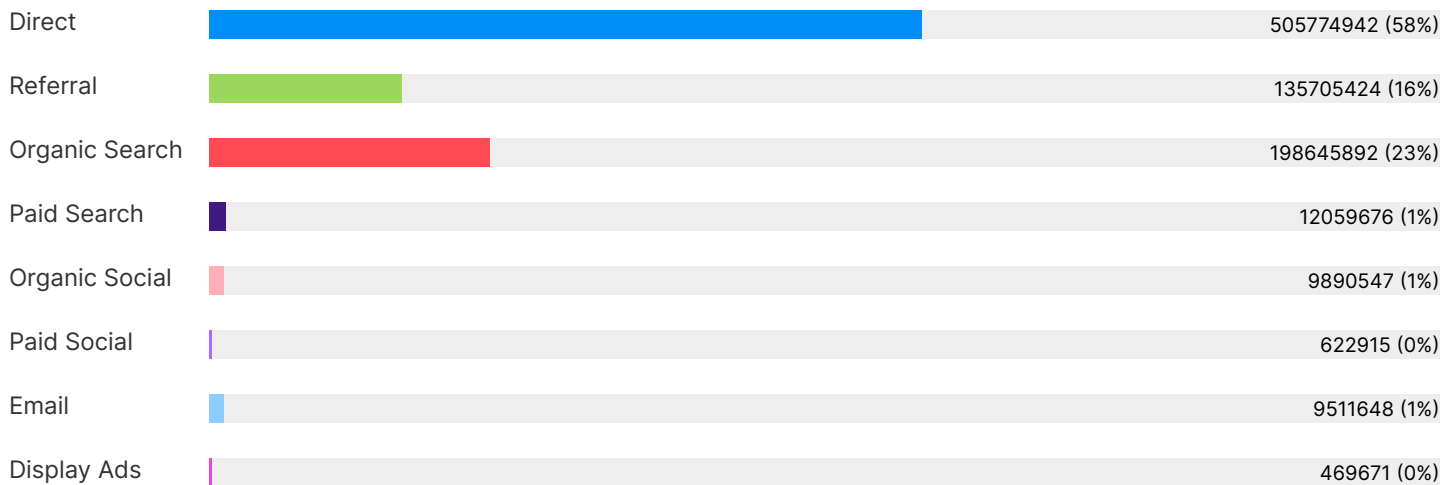

5.36 -5.41%

Avg. Visit Duration

13:38 -4.66%

Bounce Rate

43.96% +1.61%

Traffic Analytics: Traffic Channels

ebay.com | All Devices | Worldwide | February 2024

Traffic Analytics: Metrics Chart By Device (Unique Visitors)