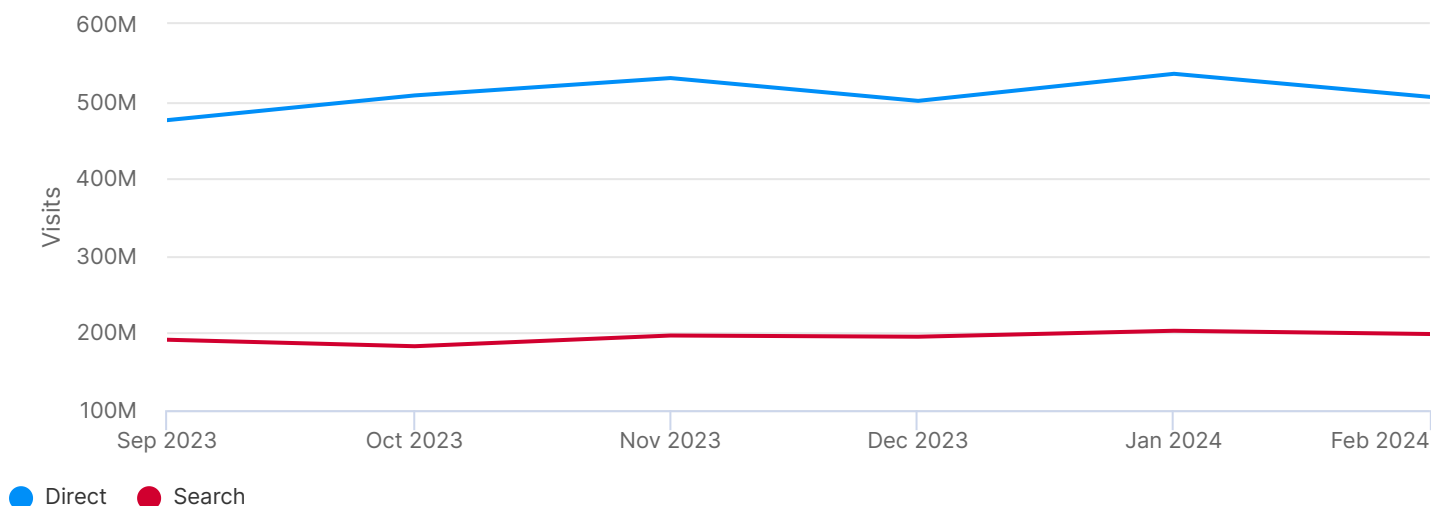

Traffic Analytics: Traffic Sources Trend By Type

ebay.com | All Devices | Worldwide | Last 6 months