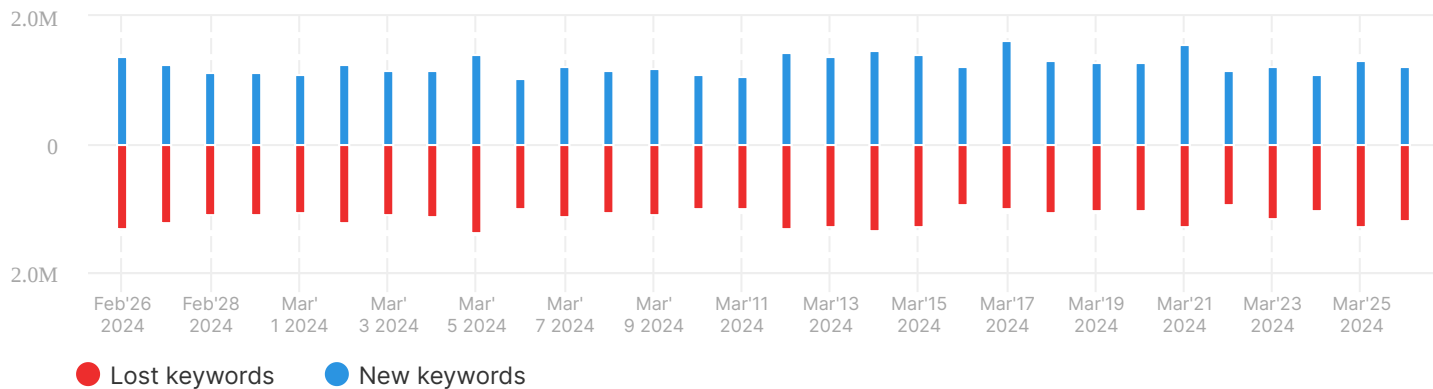

Country	All Devices	Desktop	Mobile
United States	77.34% 674.9M	44.81%	55.19%
United Kingdom	2.02% 17.6M	23.07%	76.93%
Mexico	1.82% 15.9M	29.28%	70.72%
Canada	1.27% 11.1M	49.11%	50.89%
Brazil	1.19% 10.4M	28.59%	71.41%

Branded vs Non-Branded

US | Domain | ebay.com

52.34% Branded Traffic
47.66% Non-Branded Traffic

Keywords

New vs Lost Organic Keywords

US | Domain | ebay.com | Last month | Organic

Improved vs Declined Organic Keywords