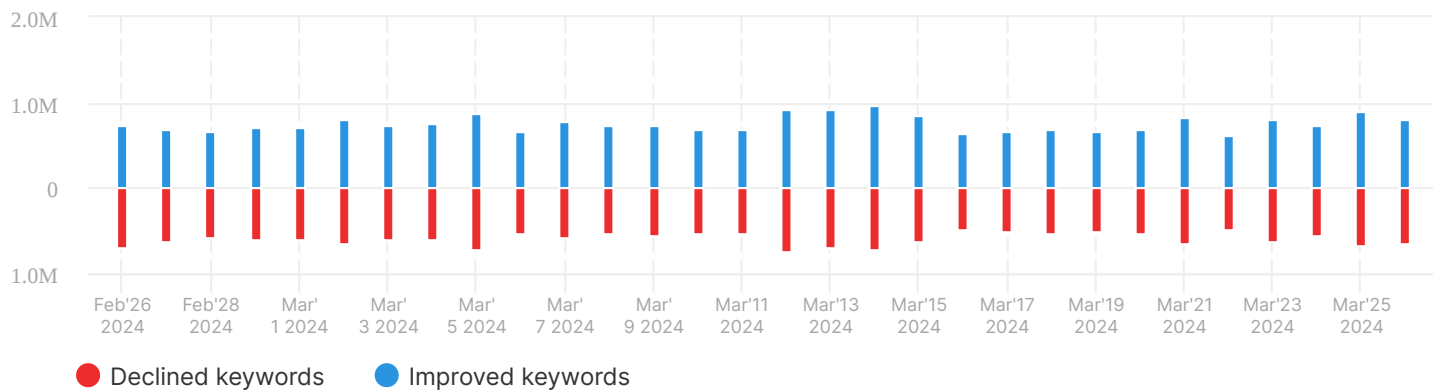

Improved vs Declined Organic Keywords

US | Domain | ebay.com | Last month