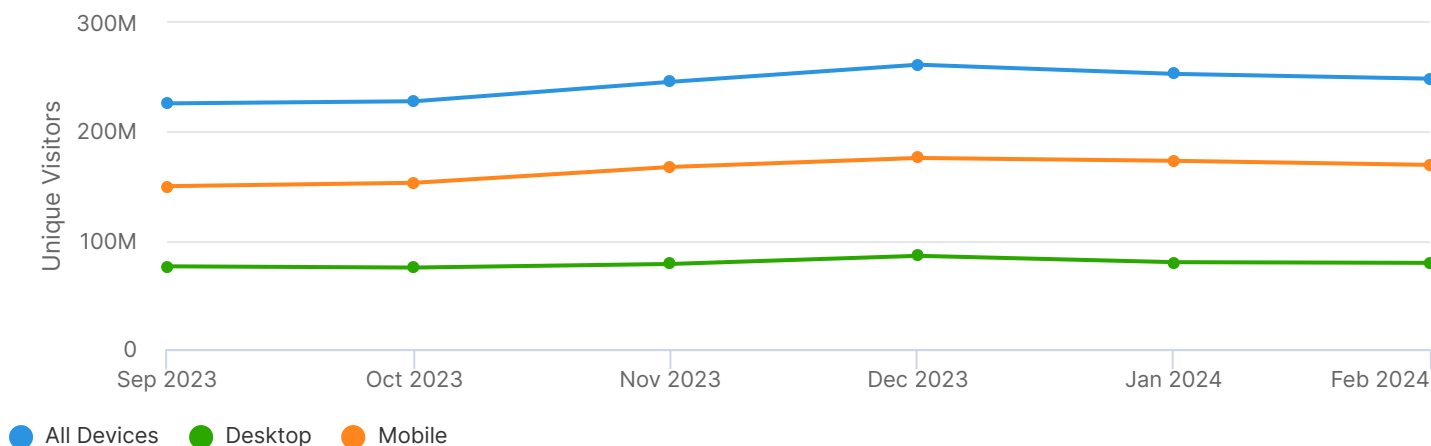

Traffic Analytics: Metrics Chart By Device (Unique Visitors)

ebay.com | All Devices | Worldwide | Last 6 months