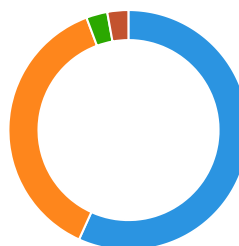

Backlinks

Backlinks: Summary

Root Domain: ebay.com

2.9B

TOTAL BACKLINKS

Referring Domains 619K

Referring IPs 250K

Backlinks: Types

Root Domain: ebay.com