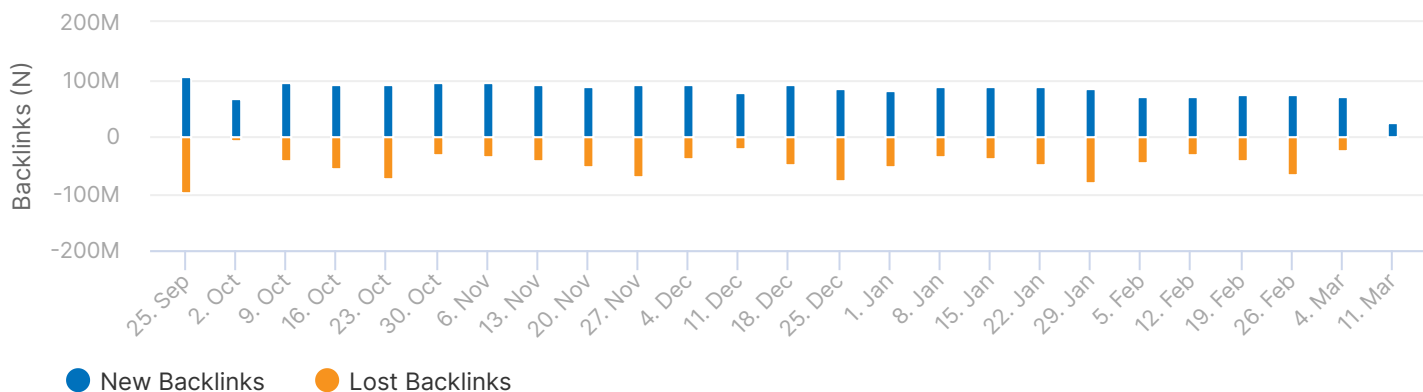

New & Lost Backlinks

ebay.com | 6 Months