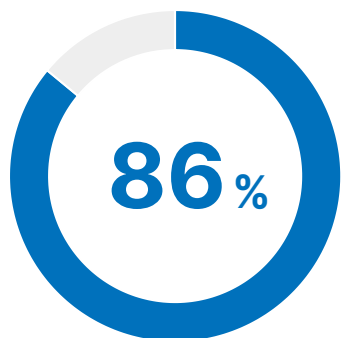

Backlinks: Types

Root Domain: ebay.com

- Text**
1.7B (59.91%)
- Image**
1.1B (39.62%)
- Form**
11.4M (0.40%)
- Frame**
2.0M (0.07%)

New & Lost Backlinks

ebay.com | 6 Months

Site Audit

Site Health

Crawled Pages

100

● Healthy (11)
 ● Broken (0)
 ● Have issues (75)
 ● Redirected (9)
 ● Blocked (5)

Errors

61

Warnings

348

Notices

72